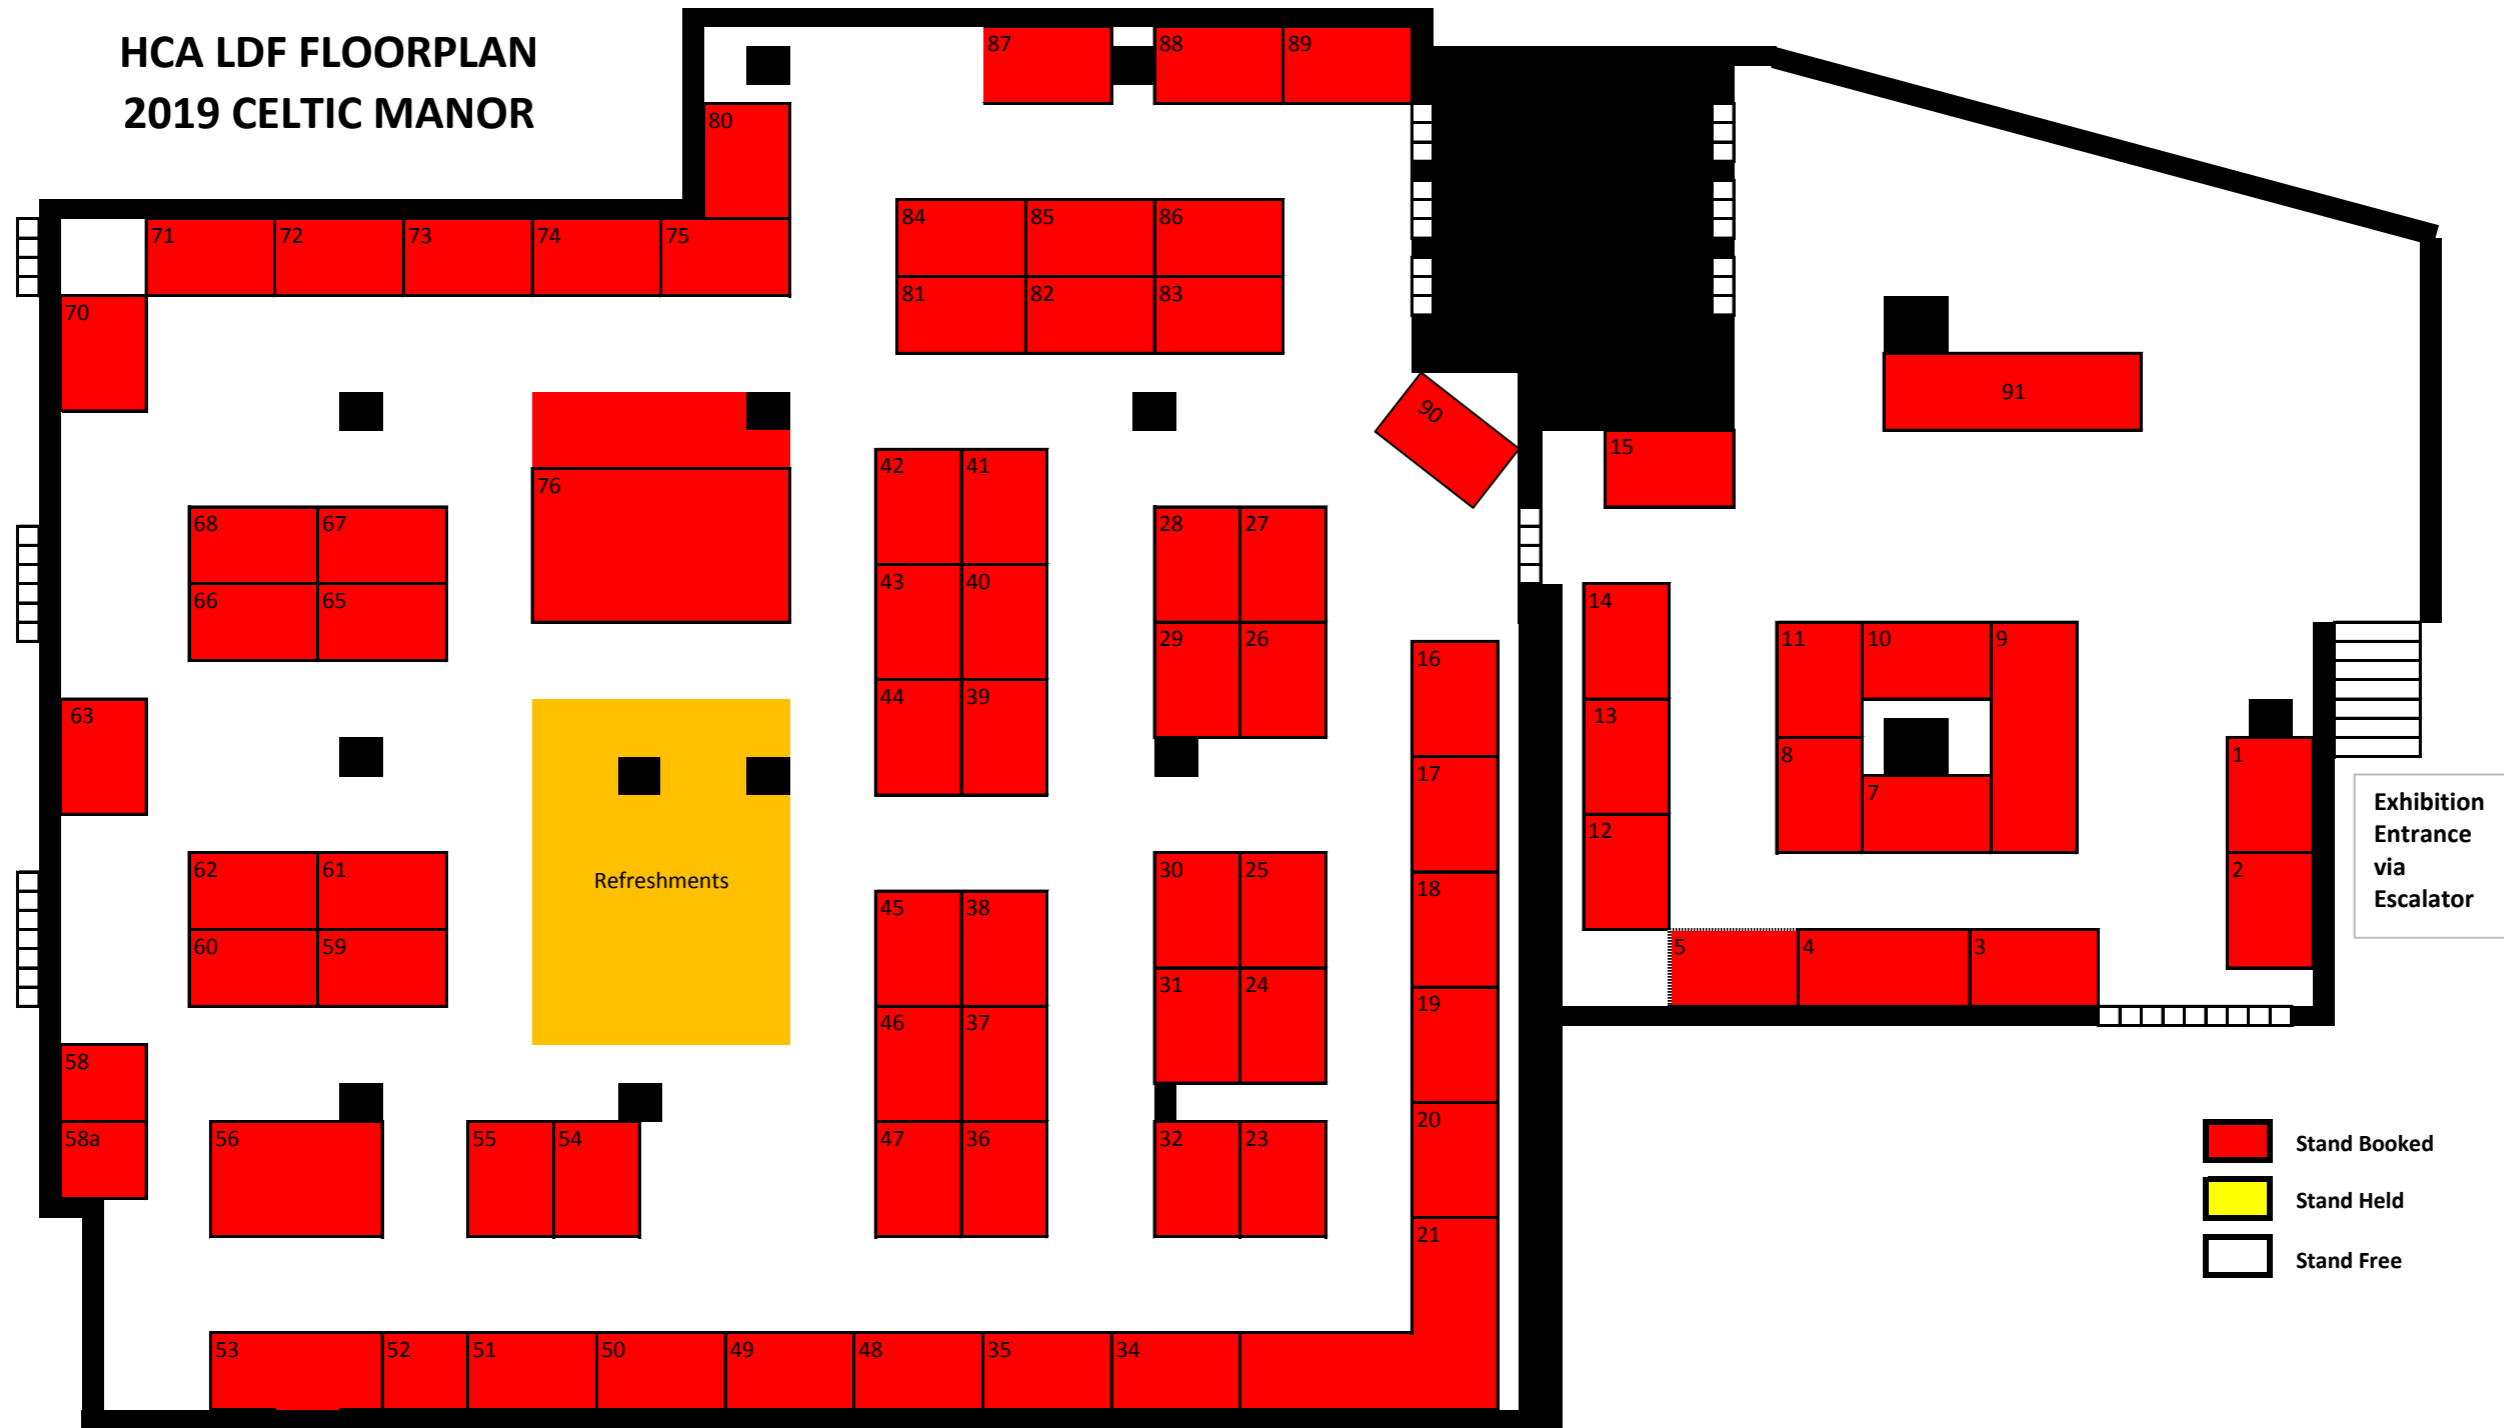

# HCA LDF FLOORPLAN 2019 CELTIC MANOR

- Stand Booked
- Stand Held
- Stand Free

Exhibition  
Entrance  
via  
Escalator